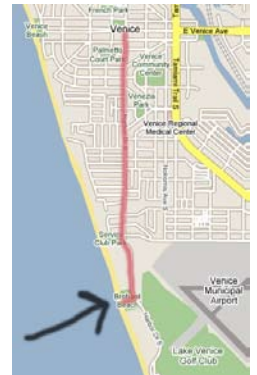

Your Beach Portrait Session

Location - South Brohard Park, Venice

Day/Date _____ Time _____

Scott Hime, CPP, Master of Photographer

If you need to reach me for any reason,
please do not hesitate to call!

Studio 941-924-9287

Home 941-377-2059

Cell 941-228-2135

Please do not trust the answering machines,
as I will not get the message until the next business day!

Scott Hime

Fellow Harbor Dr.
south until you
reach this sign and
park in the parking
lot on the right. I
will meet you in
the parking lot.

Meet in the Beach Access parking lot!

Do not go on out to the beach.