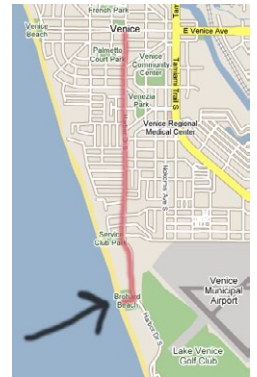

Your Beach Portrait Session Location - South Brohard Park, Venice

Day/Date _____ Time _____

Scott Hime, CPP, Master of Photographer

If you need to reach me for any reason,
please do not hesitate to call!

Studio 941-924-9287

Cell 941-228-2135

Please do not trust the answering machines,
as I will not get the message until the next business day!

Scott Hime

Fellow Harbor Dr.
south until you
reach this sign and
park in the parking
lot on the right. I
will meet you in
the parking lot.

Meet in the Beach Access parking lot!

Do not go on out to the beach.